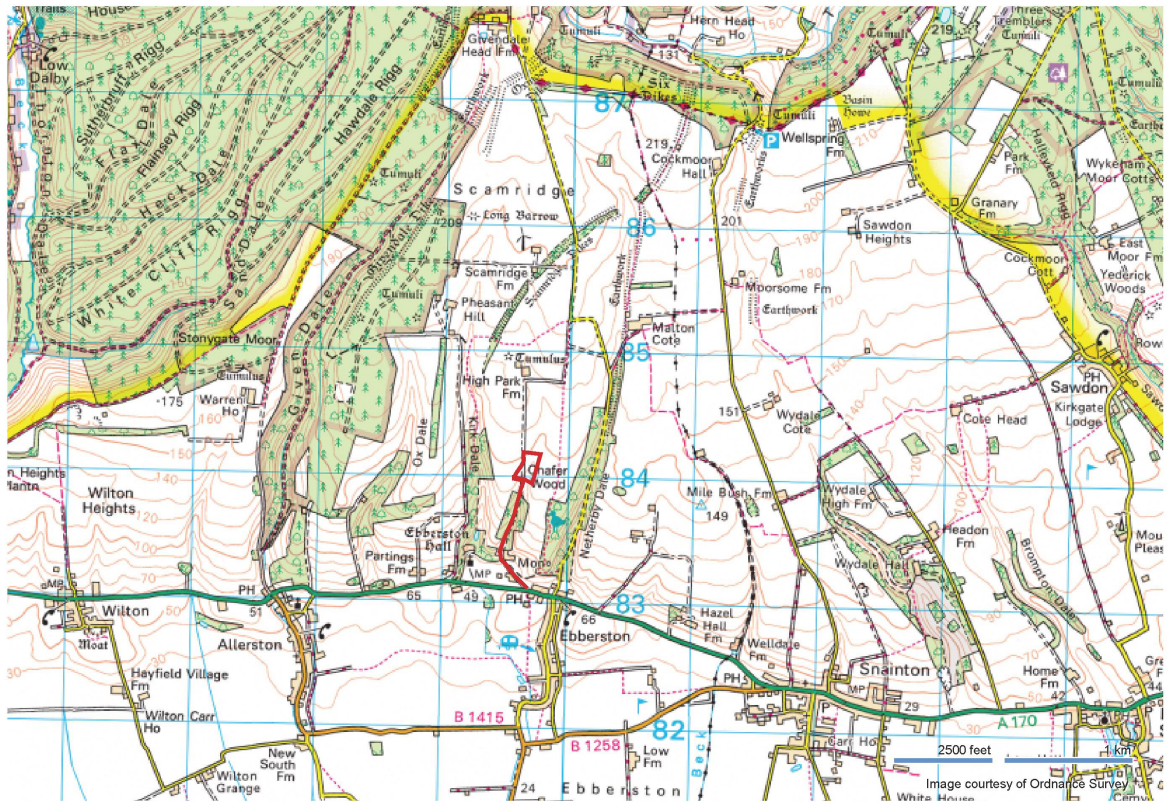

OS LOCATION PLAN_WIDER CONTEXT

KEY

— Site Boundary